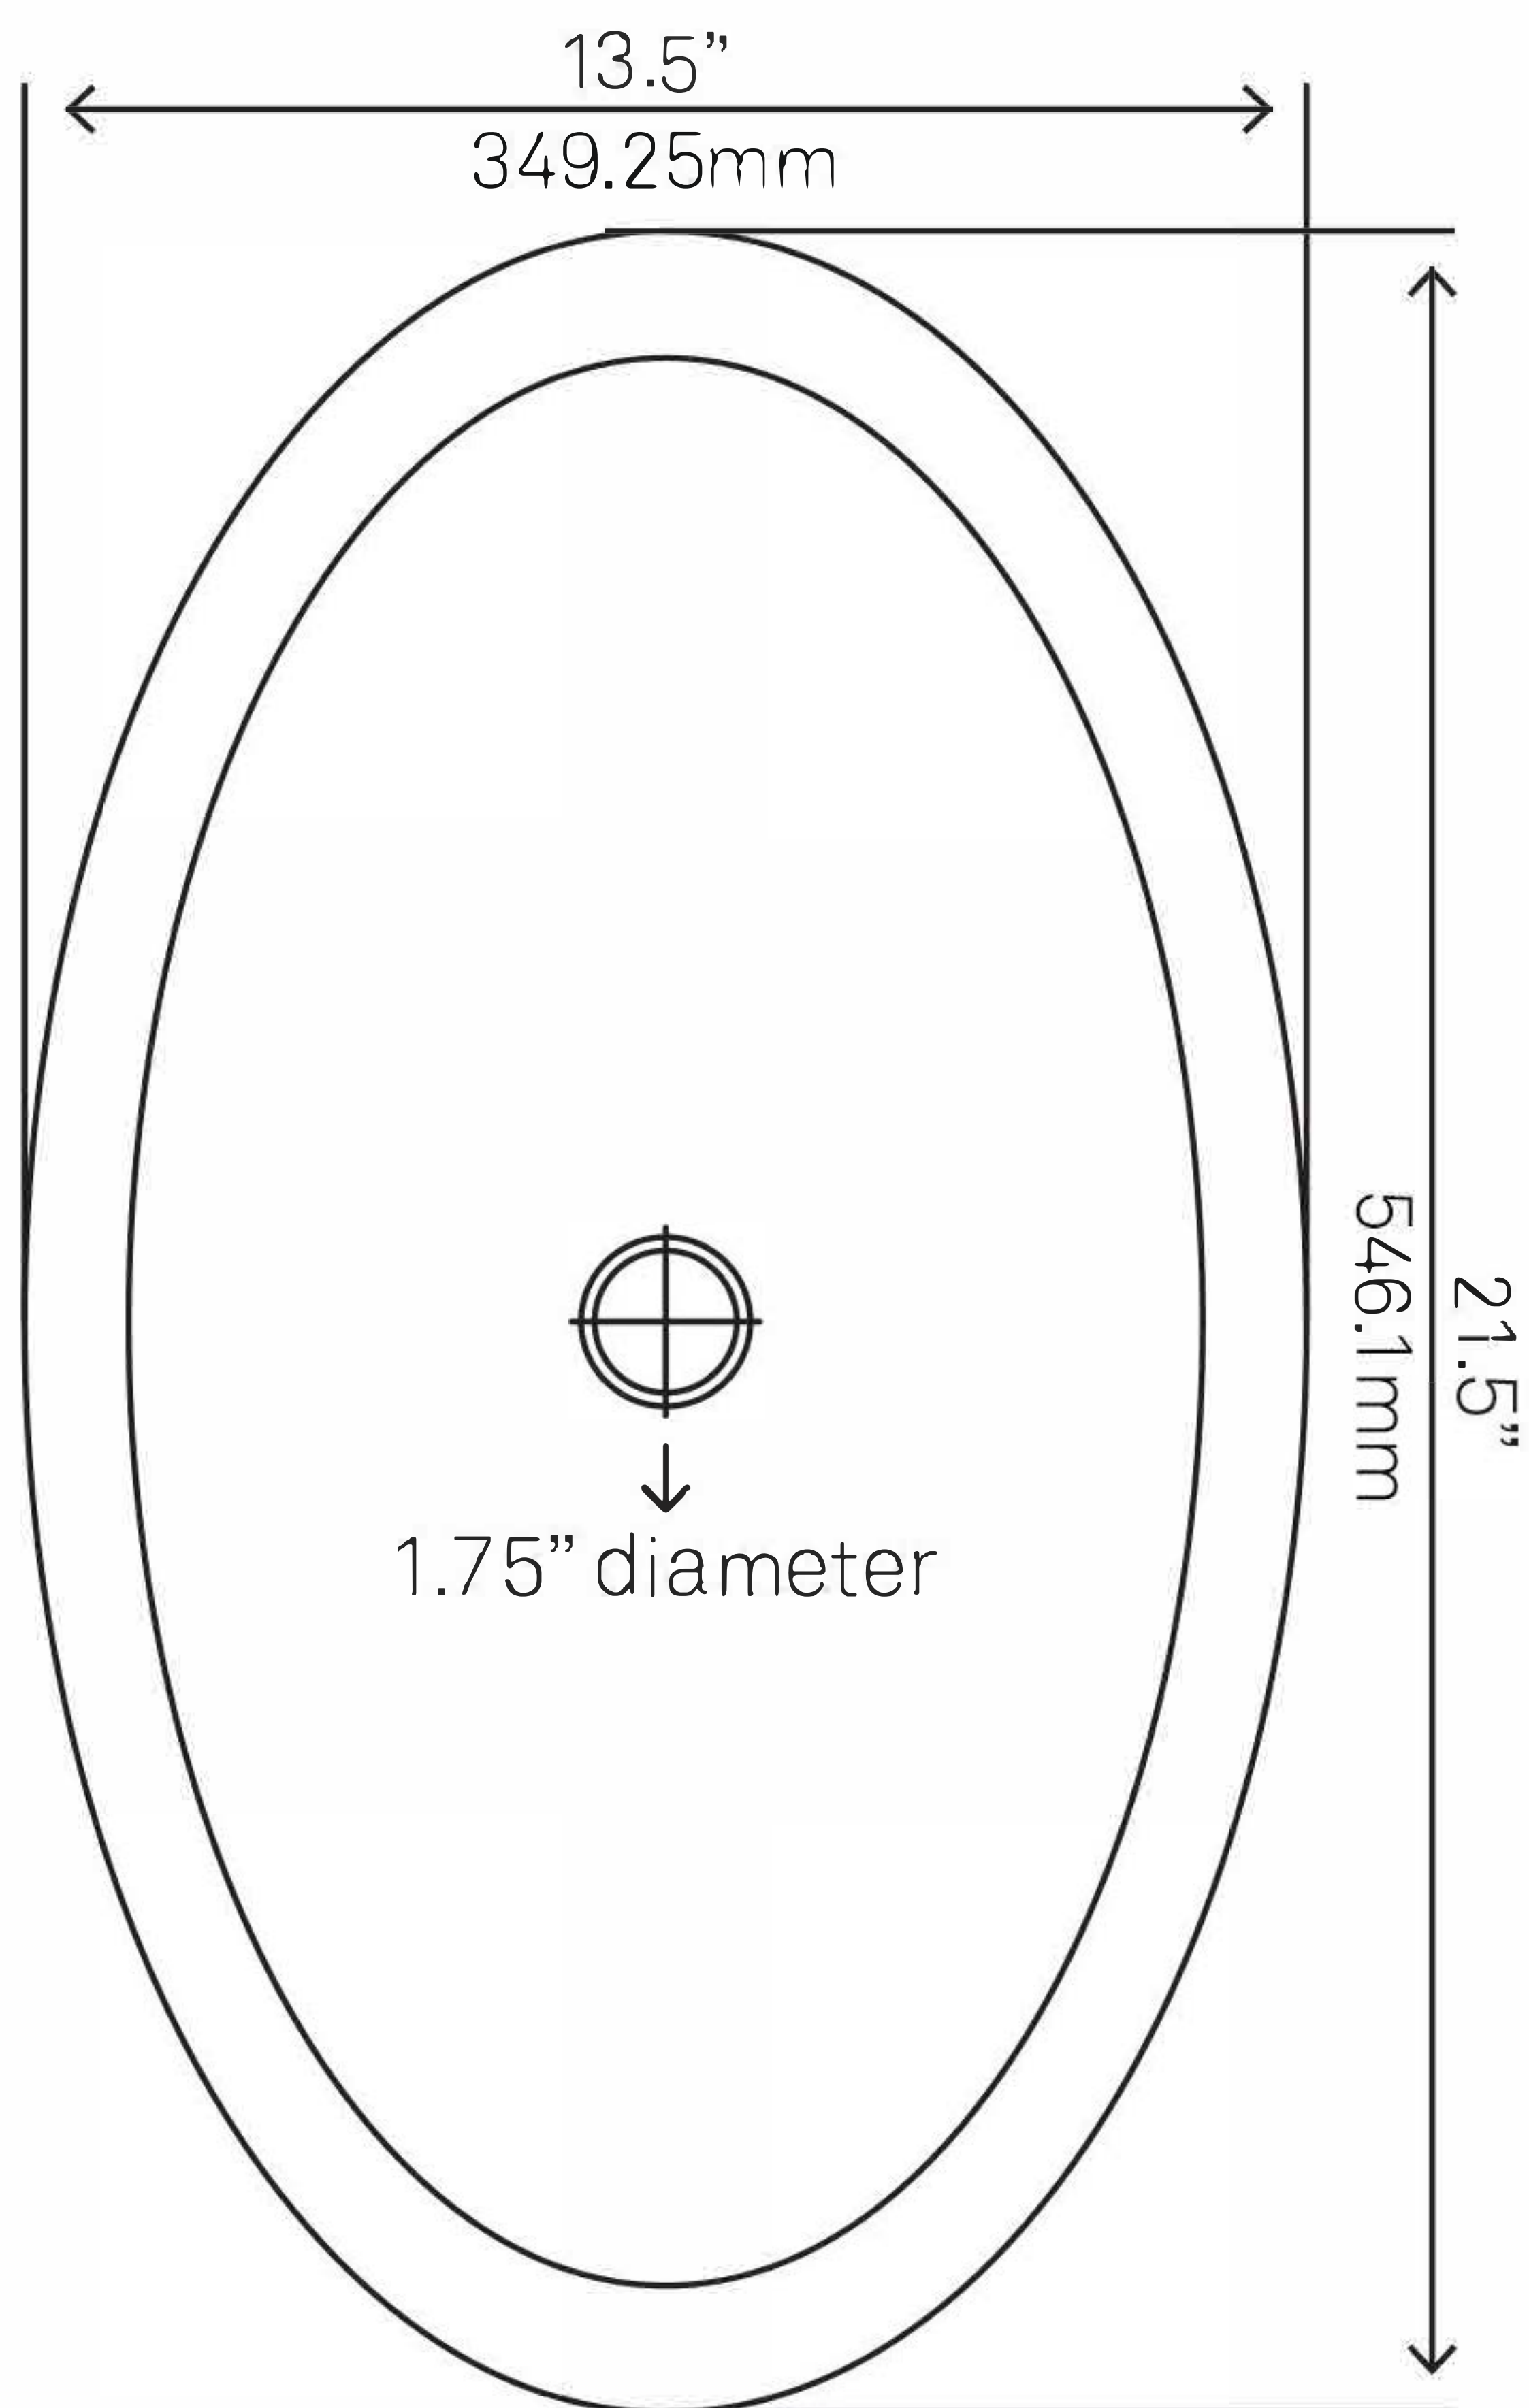

NOVATTO

**NOHP-G012-8031 TARTARUGA
Oval Glass Vessel Bathroom Sink**

Requested By:

Specific Features:

STANDARD SPECIFICATIONS:

- Oval Slipper hand painted vessel sink
- Black and Silver
- High tempered glass
- ½" thick tempered glass
- Stain and scratch resistant inside
- Textured painted outside
- Above counter installation
- Standard U.S. plumbing connection
- 1.75-inch drain opening
- Novatto faucet and drain sold separately