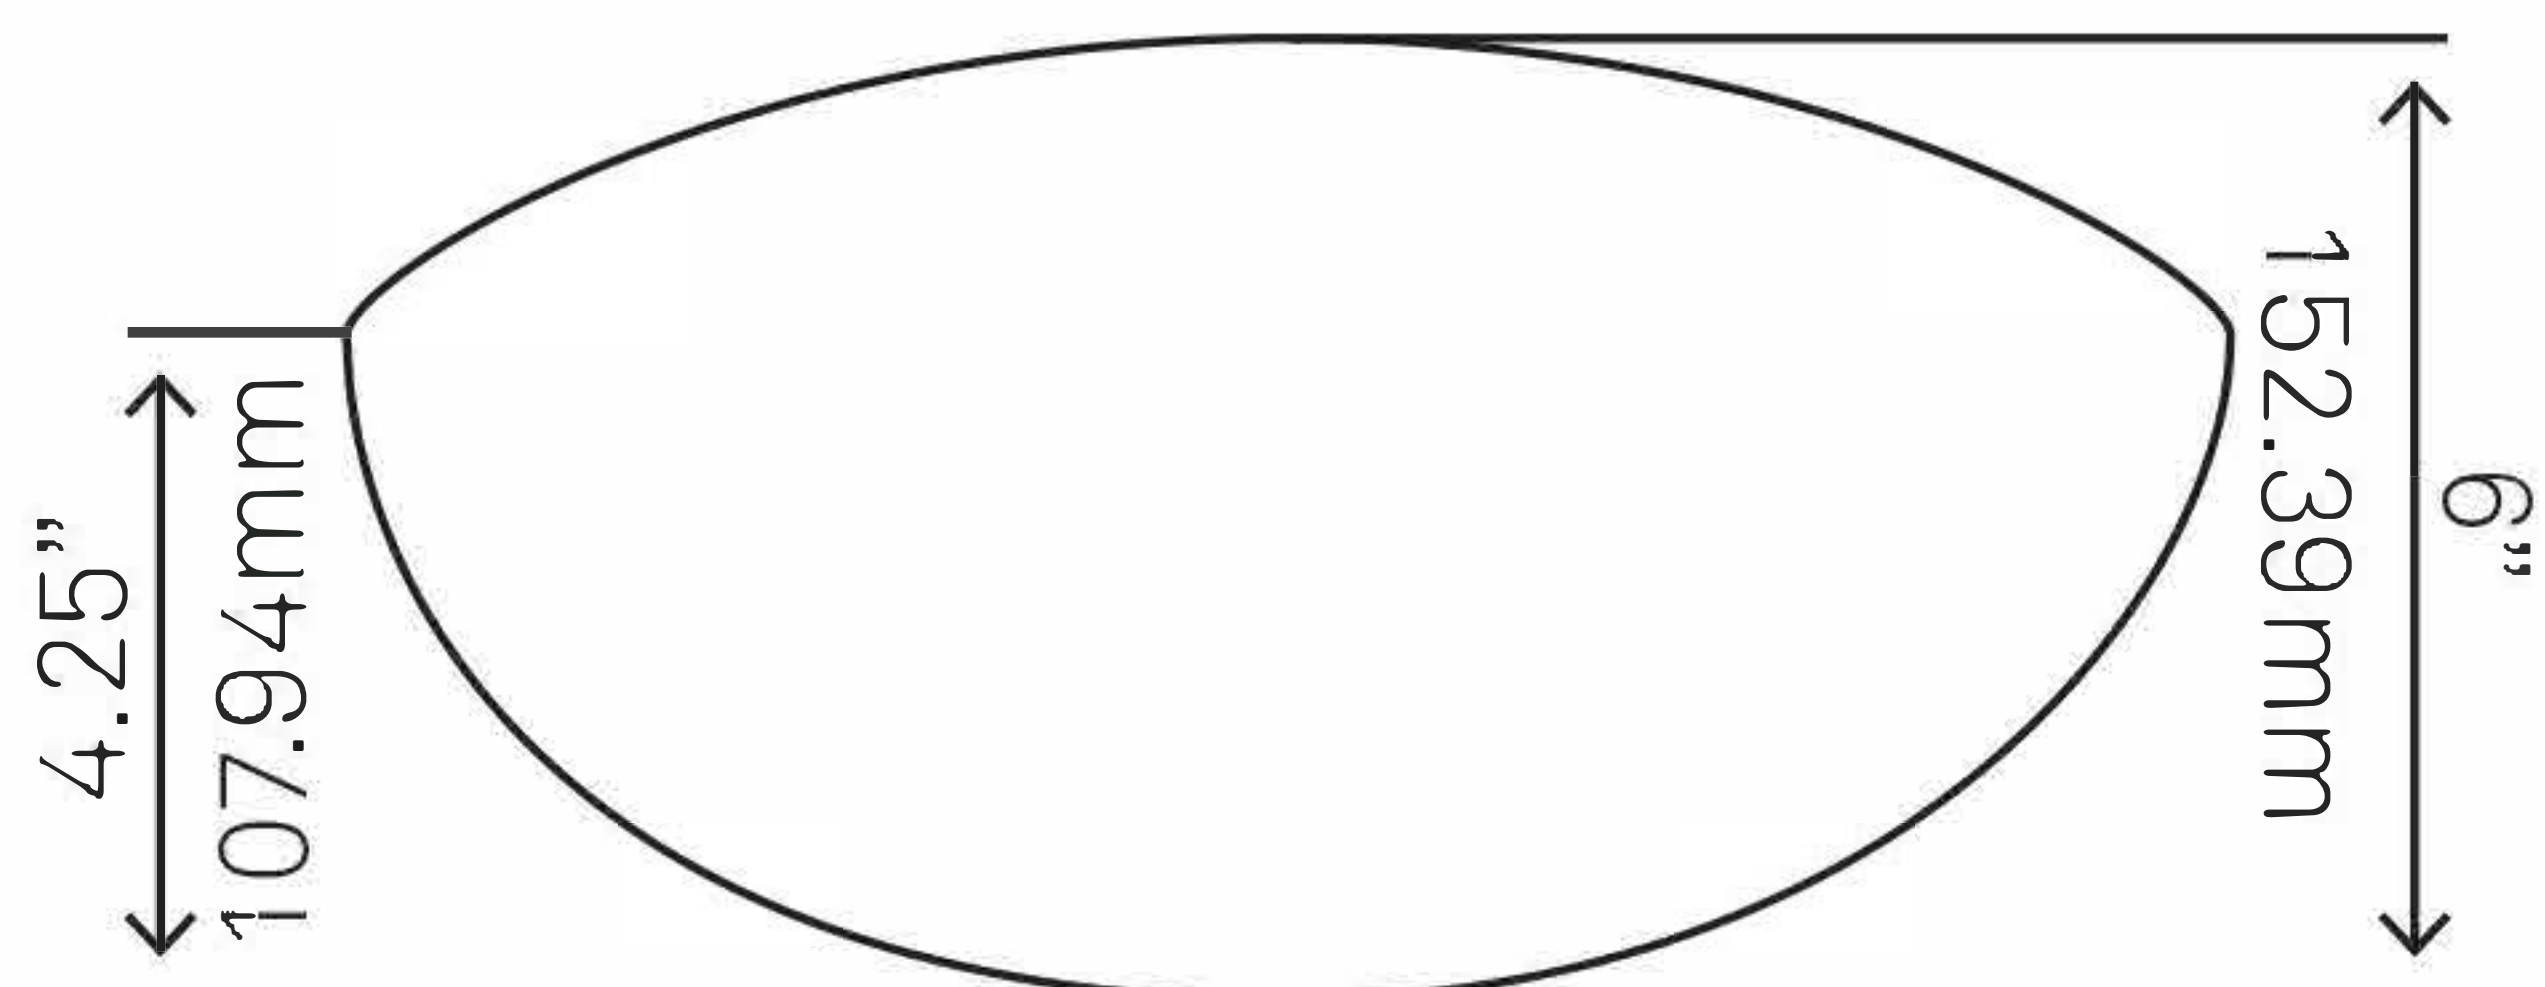

NOVATTO

**NOHP-G012-8031 TARTARUGA
Oval Glass Vessel Bathroom Sink**

Requested By:

Specific Features:

STANDARD SPECIFICATIONS:

- Oval Slipper hand painted vessel sink
- Black and Silver
- High tempered glass
- ½" thick tempered glass
- Stain and scratch resistant inside
- Textured painted outside
- Above counter installation
- Standard U.S. plumbing connection
- 1.75-inch drain opening
- Novatto faucet and drain sold separately